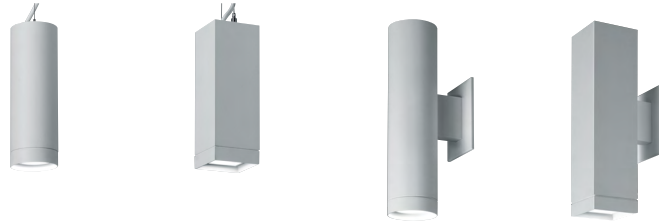

Cylinder Product Guide

4 INCH

6 INCH

8 INCH

<i>Click for more info</i> →	4CR	4CS	4CRDI	4CSDI	6CR	6CRDI	8CR	8CRDI
Round	✓		✓		✓	✓	✓	✓
Square		✓		✓				
Max Delivered Lumens	2,500	2,500	4,000	4,000	7,000	12,000	10,000	14,000
Beam Angles	8, 15, 40, 70	14, 20, 30, 50	8, 15, 40, 70	14, 20, 30, 50	10, 45, 65	10, 45, 65	10, 35, 65	10, 35, 65
Uplight			✓	✓		✓		✓
Emergency							✓	
Tunable White					✓	✓	✓	✓
Dim to Warm	✓	✓	✓	✓	✓	✓	✓	✓
PoE	✓	✓	✓	✓	✓	✓	✓	✓
Mounting								
Cable	✓	✓			✓	✓	✓	✓
Pendant	✓	✓			✓		✓	
Power Cord	✓	✓			✓			
Surface	✓	✓			✓		✓	
Wall	✓	✓	✓	✓	✓	✓	✓	✓
Trims								
Open Anodized Reflector	✓	✓	✓	✓	✓	✓	✓	✓
Flush Lens	✓	✓	✓	✓	✓	✓	✓	✓
Regressed Lens	✓	✓	✓	✓	✓	✓	✓	✓